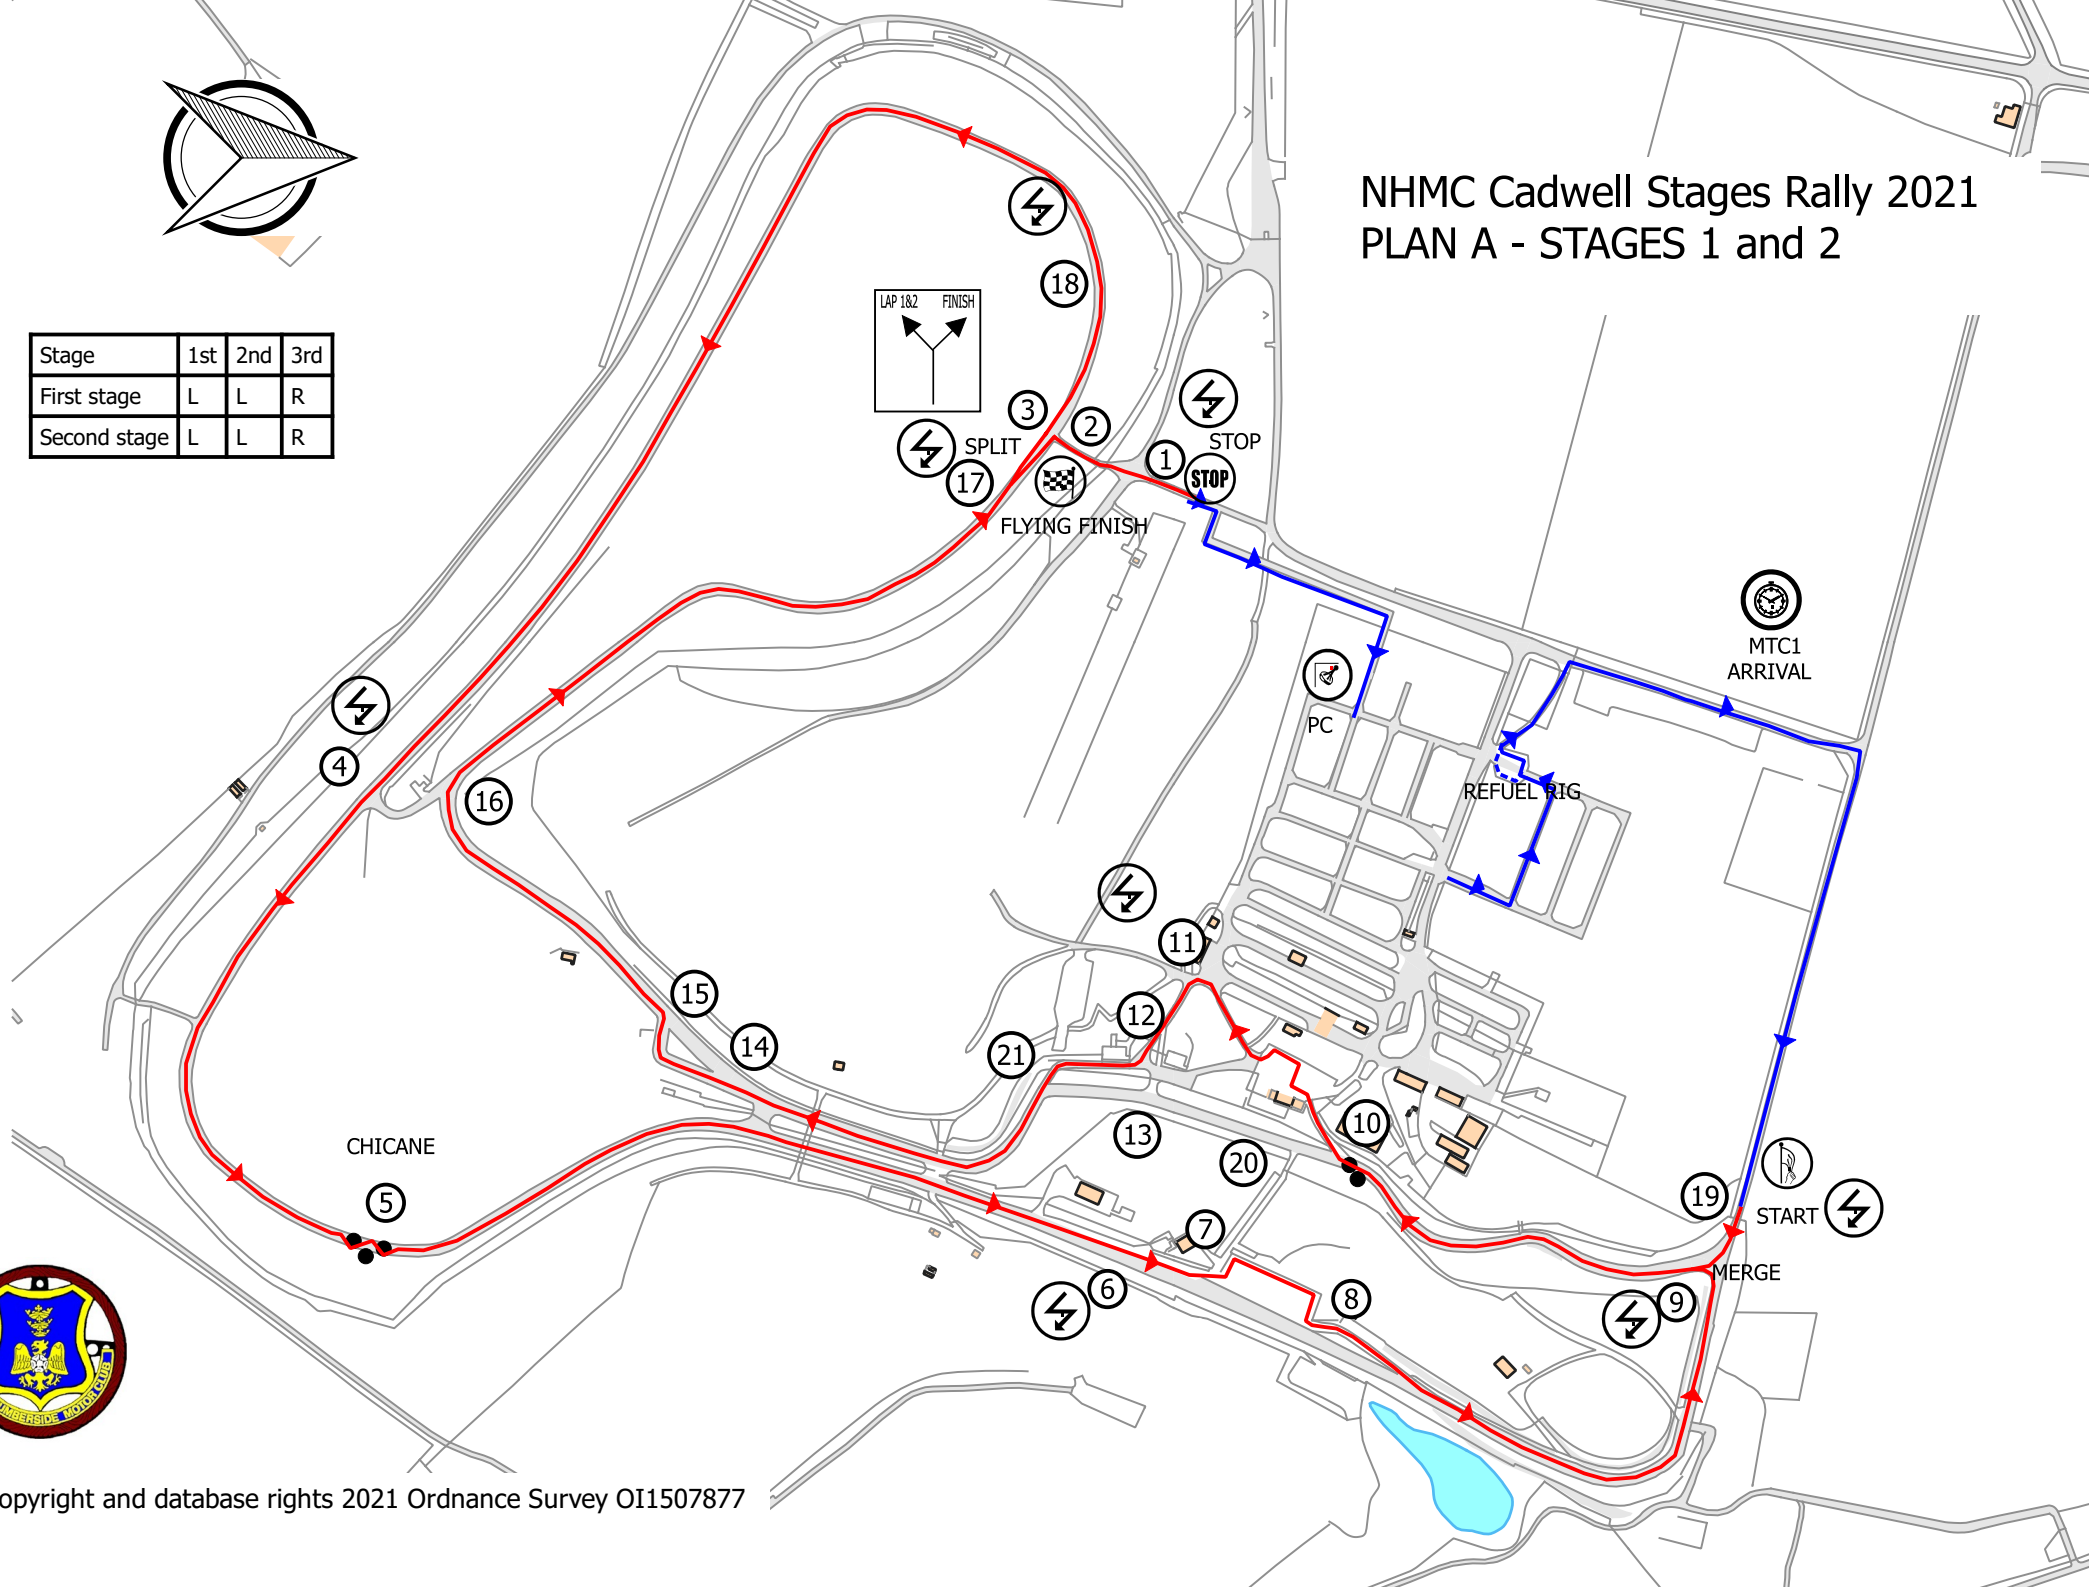

NHMC Cadwell Stages Rally 2021 PLAN A - STAGES 1 and 2

Stage	1st	2nd	3rd
First stage	L	L	R
Second stage	L	L	R

NHMC Cadwell Stages Rally 2021 PLAN C - STAGES 3 and 4

Stage	1st	2nd	3rd
First stage	L	L	R
Second stage	L	L	R

NHMC Cadwell Stages Rally 2021 PLAN E - STAGES 5 and 6

Stage	1st	2nd	3rd
First stage	R	R	L
Second stage	R	R	L

Stage	1st	2nd	3rd
First stage	R	R	L
Second stage	R	R	L

NHMC Cadwell Stages Rally 2021 PLAN F - STAGES 7 and 8

THESE TWO STAGES MAY RUN IN THE DARK - DON'T FORGET TO FIT YOUR LIGHTS!