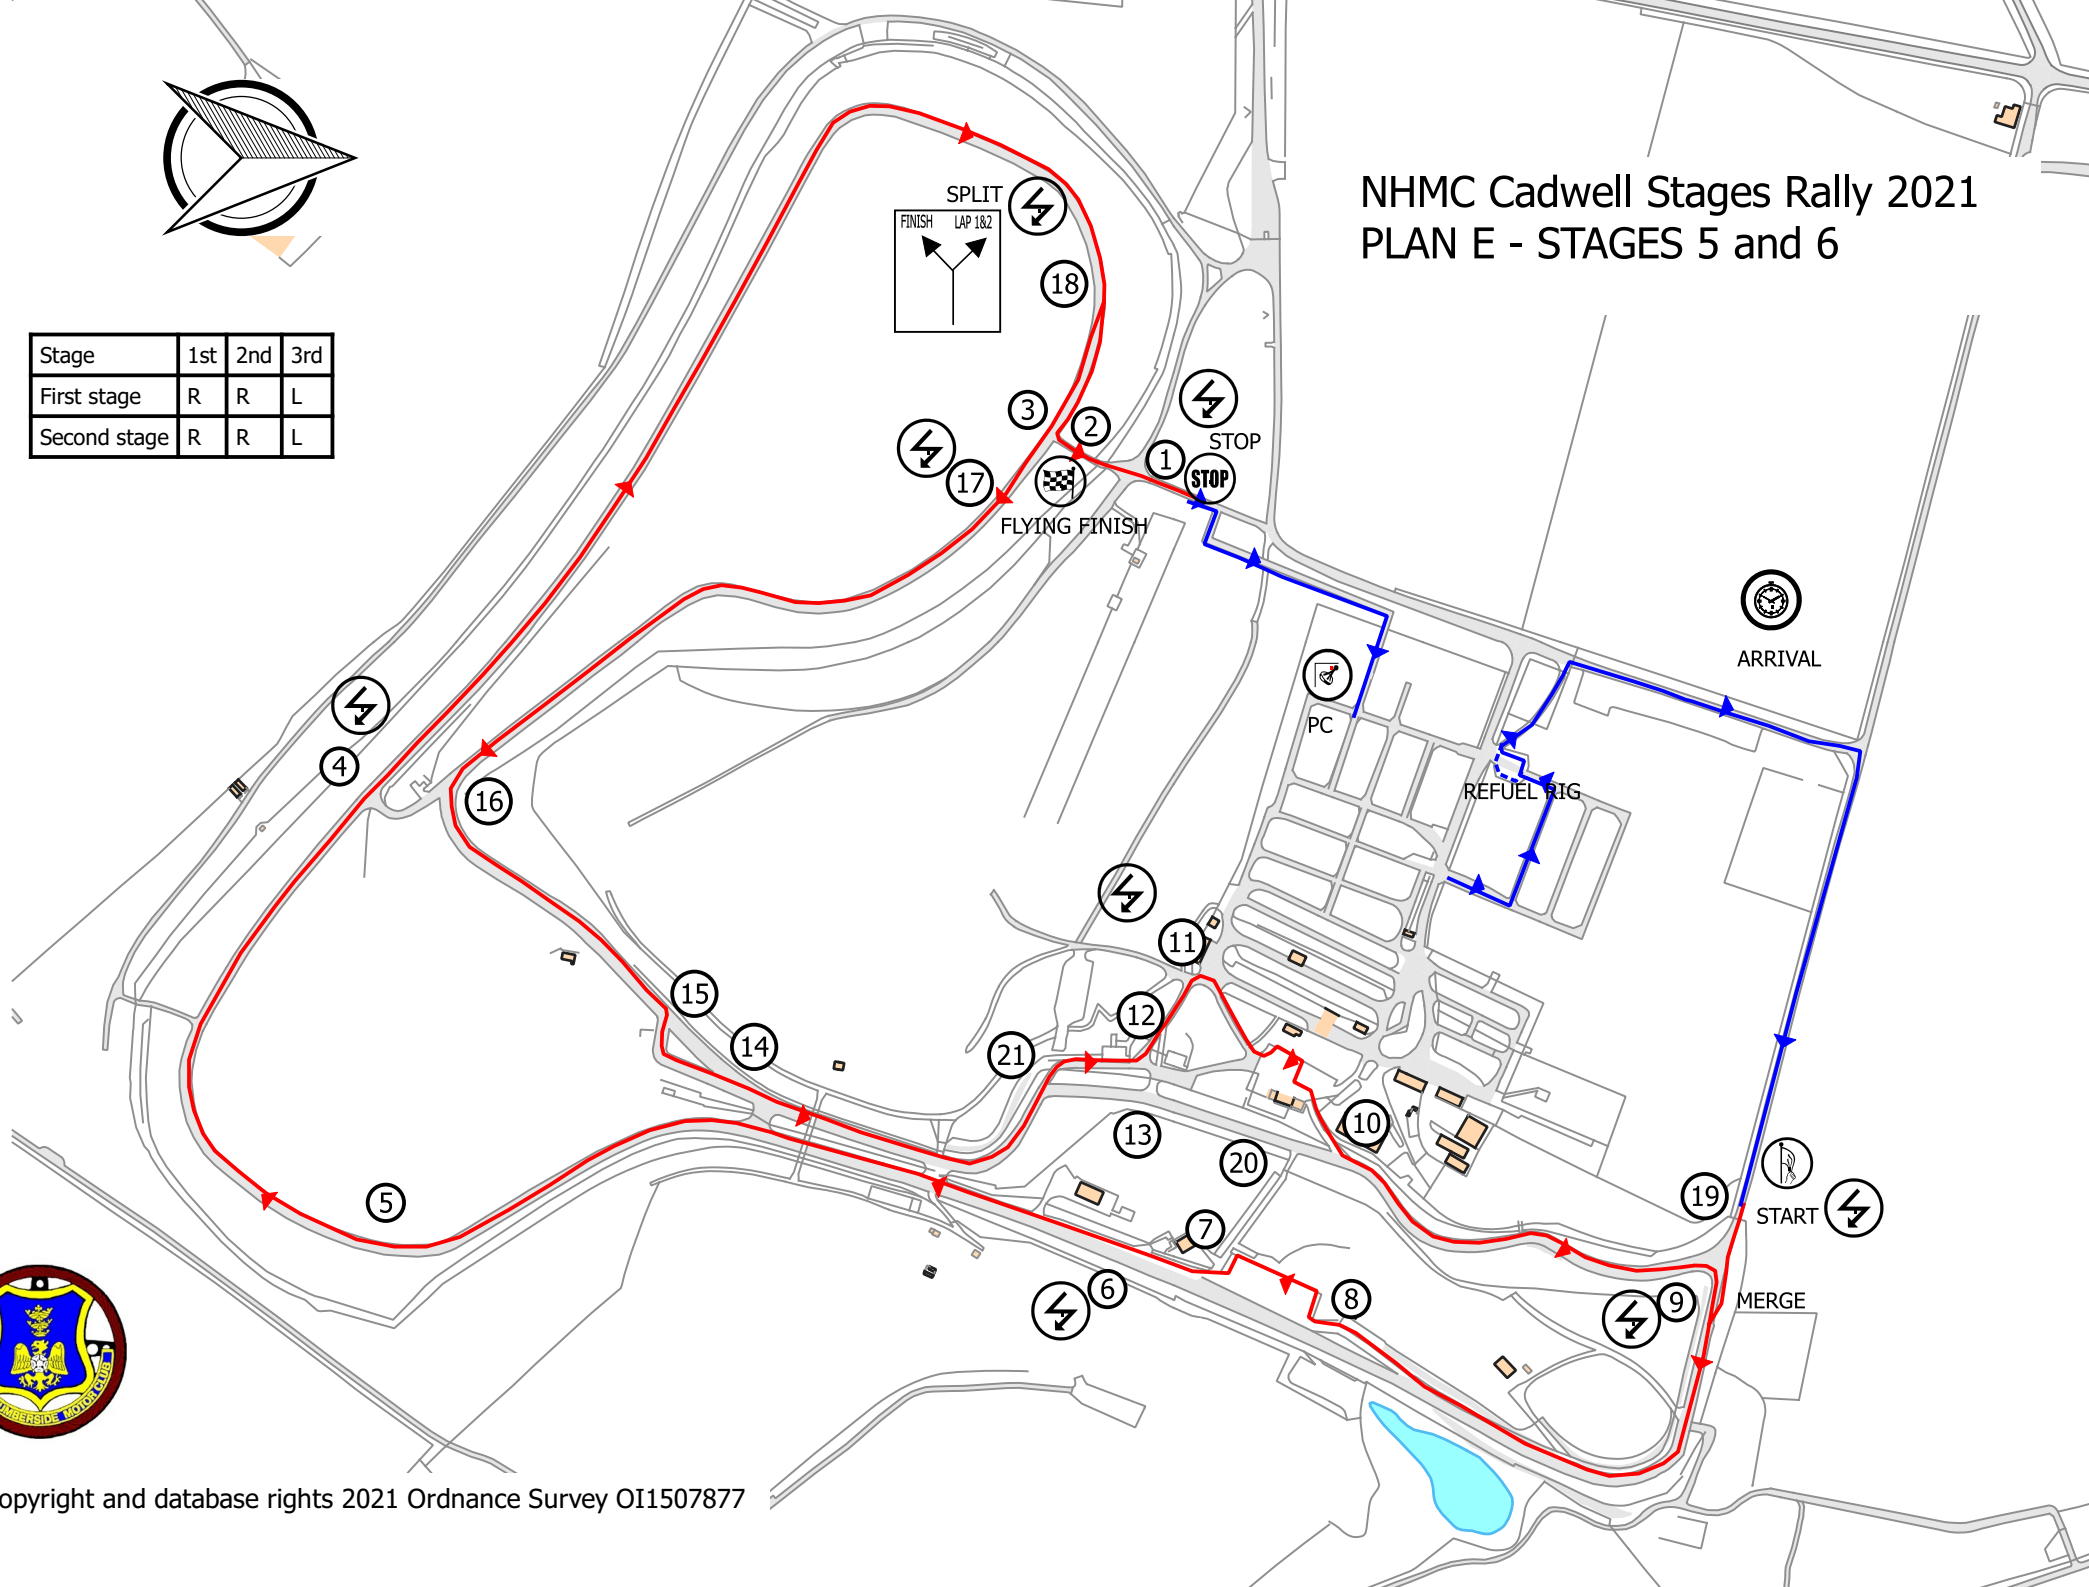

NHMC Cadwell Stages Rally 2021 PLAN A - STAGES 1 and 2

Stage	1st	2nd	3rd
First stage	L	L	R
Second stage	L	L	R

NHMC Cadwell Stages Rally 2021 PLAN C - STAGES 3 and 4

Stage	1st	2nd	3rd
First stage	L	L	R
Second stage	L	L	R

NHMC Cadwell Stages Rally 2021 PLAN E - STAGES 5 and 6

Stage	1st	2nd	3rd
First stage	R	R	L
Second stage	R	R	L

Stage	1st	2nd	3rd
First stage	R	R	L
Second stage	R	R	L

NHMC Cadwell Stages Rally 2021 PLAN F - STAGES 7 and 8

THESE TWO STAGES MAY RUN IN THE DARK - DON'T FORGET TO FIT YOUR LIGHTS!