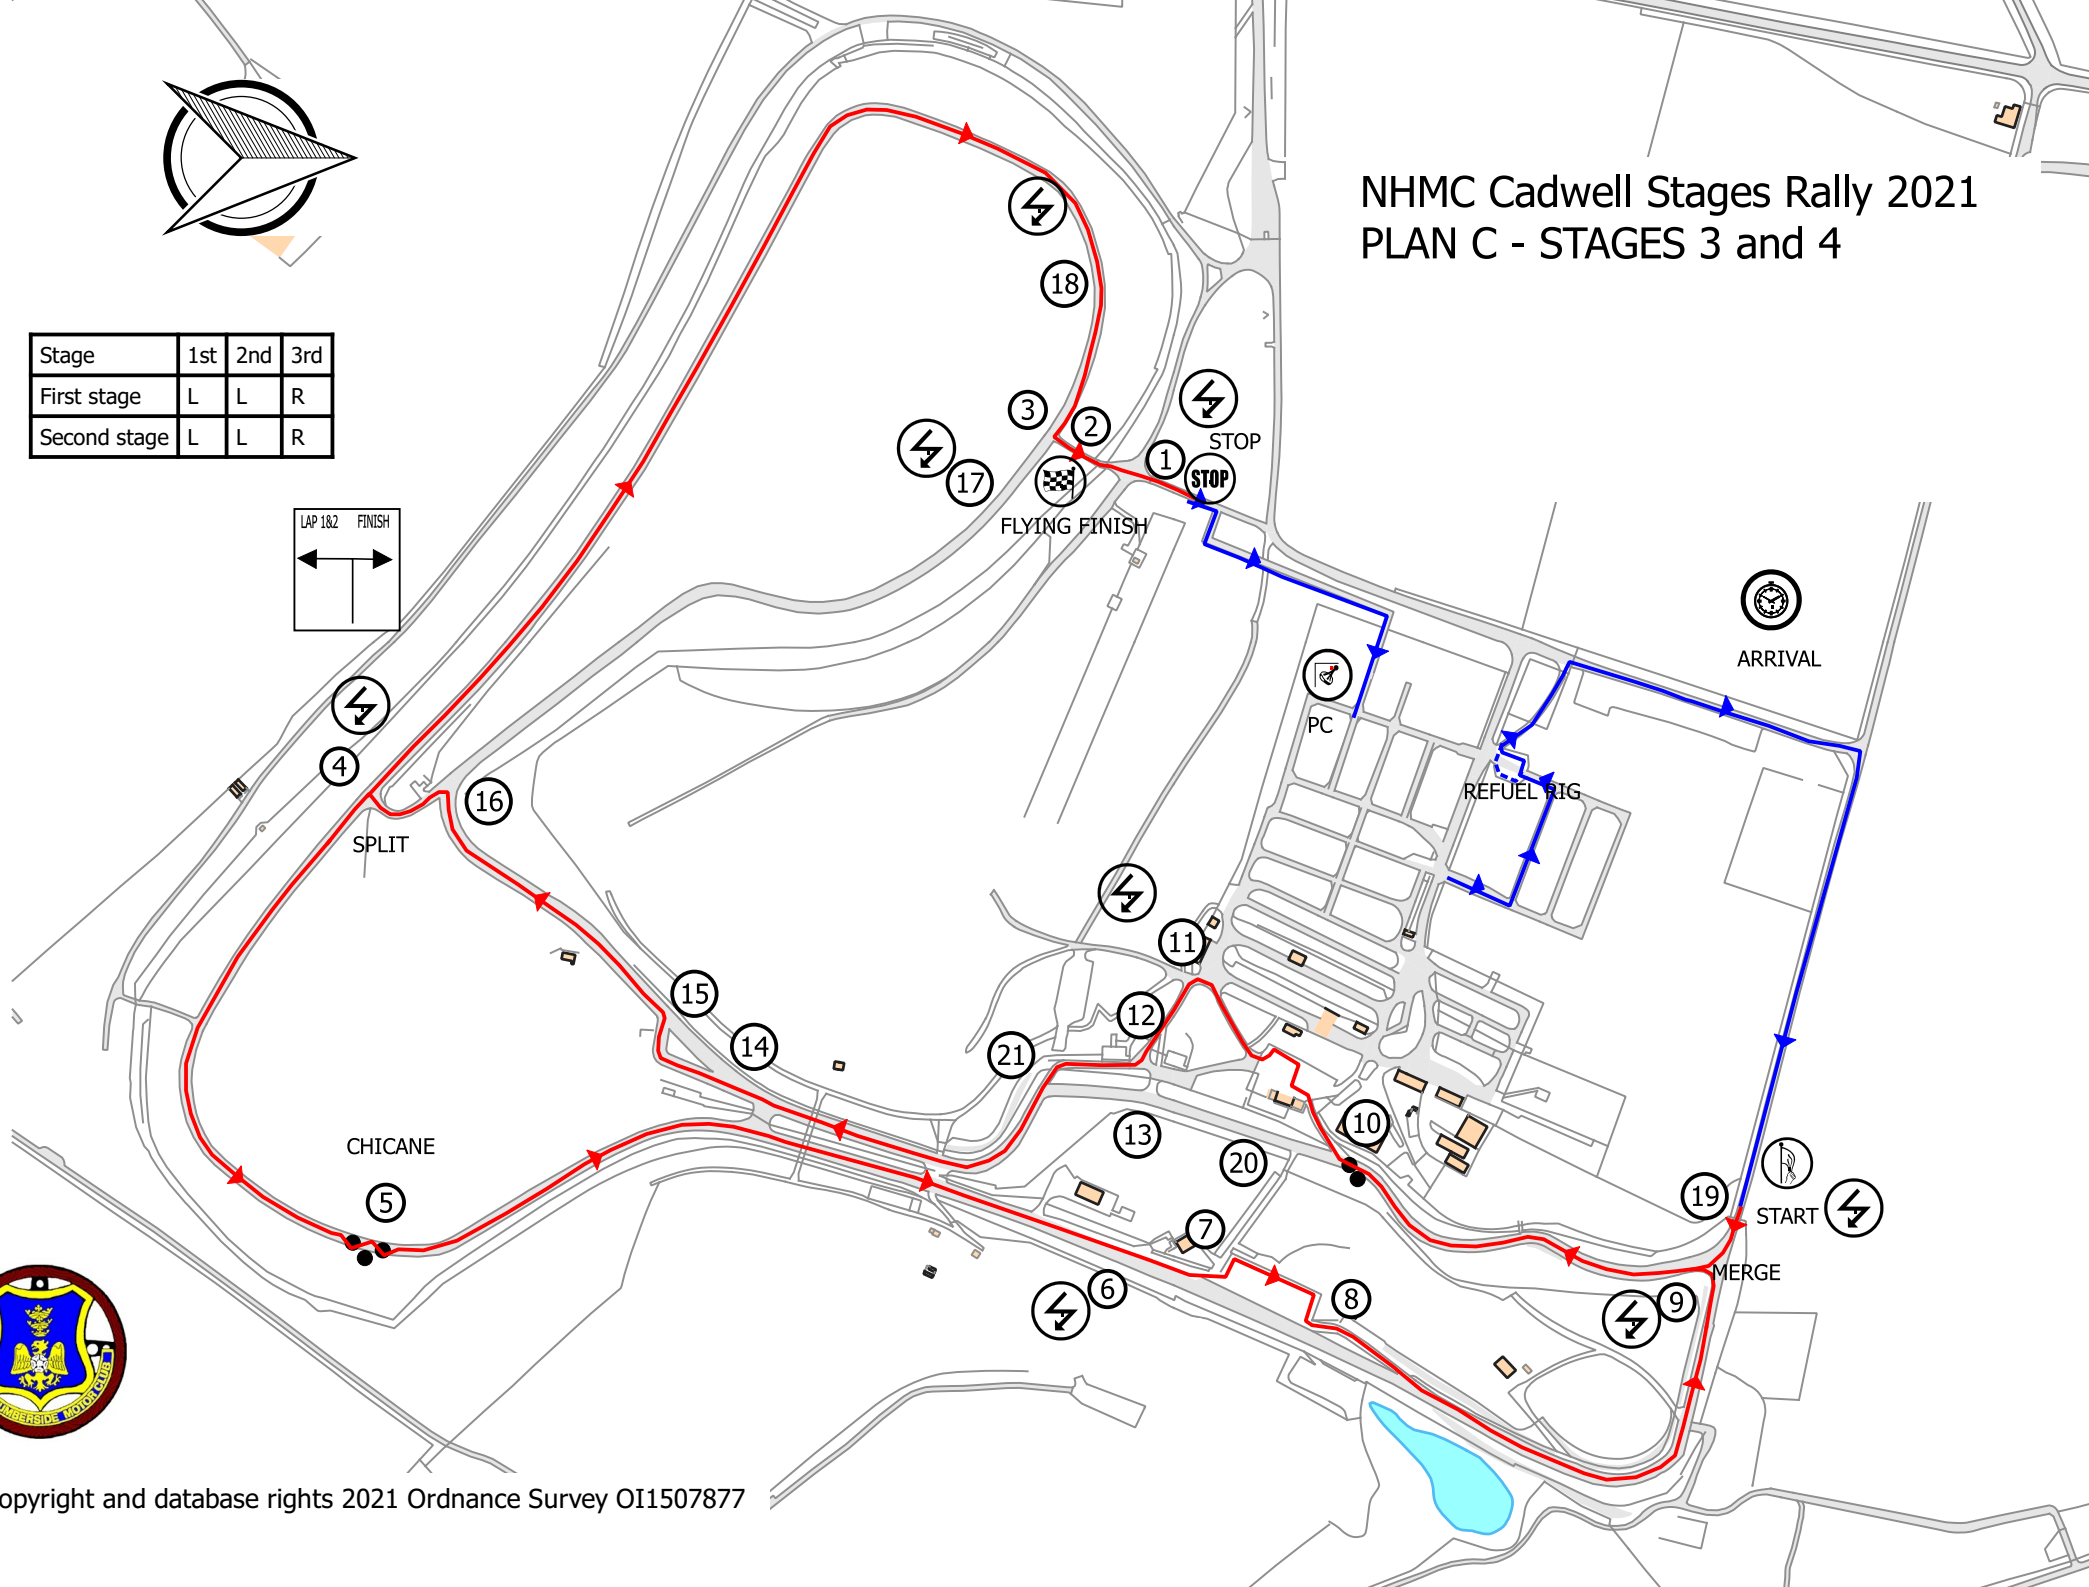

NHMC Cadwell Stages Rally 2021 PLAN A - STAGES 1 and 2

Stage	1st	2nd	3rd
First stage	L	L	R
Second stage	L	L	R

NHMC Cadwell Stages Rally 2021 PLAN C - STAGES 3 and 4

Stage	1st	2nd	3rd
First stage	L	L	R
Second stage	L	L	R

NHMC Cadwell Stages Rally 2021 PLAN E - STAGES 5 and 6

Stage	1st	2nd	3rd
First stage	R	R	L
Second stage	R	R	L

Stage	1st	2nd	3rd
First stage	R	R	L
Second stage	R	R	L

NHMC Cadwell Stages Rally 2021 PLAN F - STAGES 7 and 8

THESE TWO STAGES MAY RUN IN THE DARK - DON'T FORGET TO FIT YOUR LIGHTS!